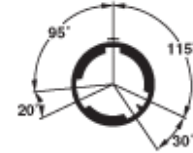

Form & Material

Shell style / Model id	FU - Straight plug 'Y' new design, cable collet adapter and long shell for fitting a bend relief with cap (with enhanced screen efficiency)
Plug	Straight
Housing material	Special housing (see notes for details)
Locking system	Push-pull
Keying	5 keys (alpha=95, beta=115, gamma=20, delta=30, plug: female LV, male HV, female FO contacts)
Weight	105.84 g

Cable fixation

Cable termination protection	Standard back nut (no additional protection)
Fixation type	Cable collet
Jacket cable outside diameter [mm]	8.90 - 9.50 mm

Drawings

Dimensions

	A	L	M
mm.	19.5	94	74
in.	0.77	3.7	2.91