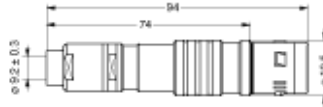

Environment

Environmental protection (IP rating)	IP68
Minimal temperature	-40°C / +80°C
Climatical Category	50/175/21
Humidity (max)	<=95% [at 60 deg C /140 F]
Shielding (min)	95 dB (10 MHz)
Shielding (min)	80 dB (1 GHz)
Shock Resistance	100 g [6 ms]
Vibration	15 g [10 Hz - 2000 Hz]

Cable fixation

Cable termination protection	Standard back nut (no additional protection)
Fixation type	Cable collet
Jacket cable outside diameter [mm]	8.90 - 9.50 mm

Drawings

Dimensions

	A	L	M
mm.	19.5	94	74
in.	0.77	3.7	2.91